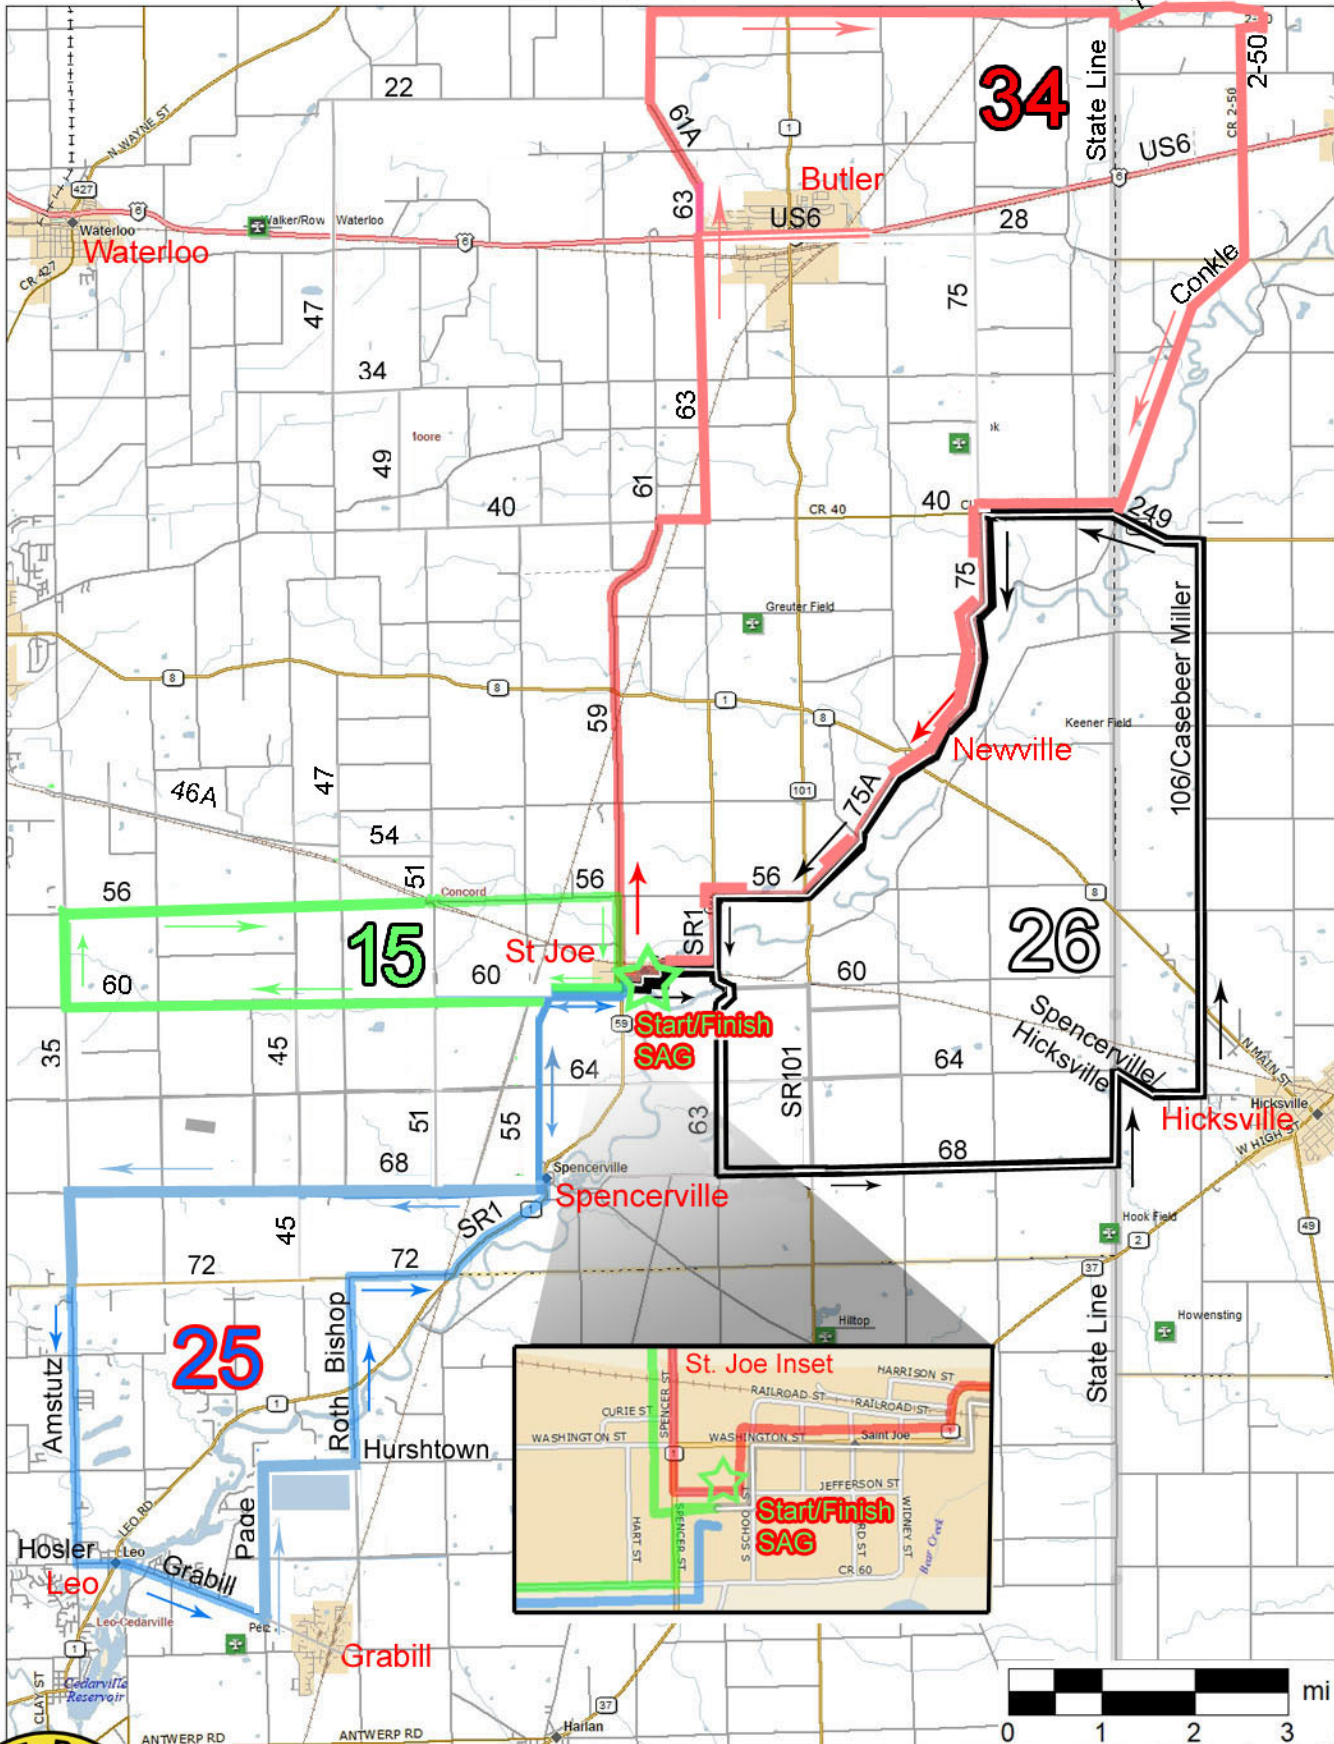

Helmets must be worn on all 3RVS rides

St. Joe Century
 St. Joe Church of Christ 
 508 Jefferson
 St. Joe, Indiana 46785

Distance Options
 34 = Red
 26 = White
 25 = Blue
 15 = Green

Visit Us 3rvs.com **SJO-3**

 Life360 Track our tours live at Ride 3RVS
 New 8/29/21, slp, Copyright 2021, slp